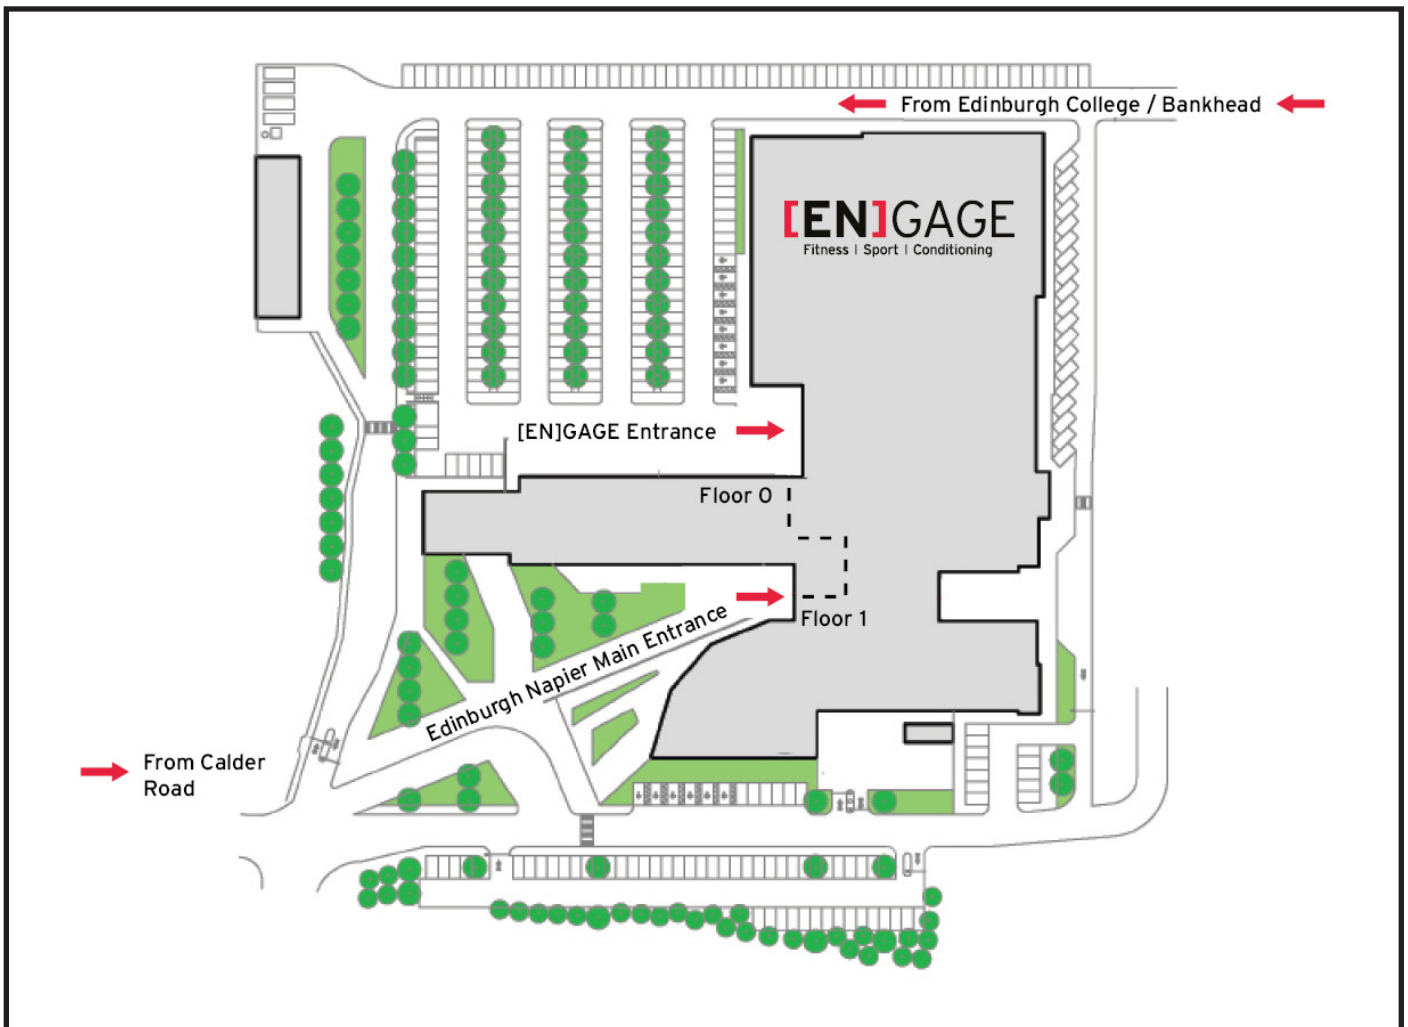

How to find us

[EN]GAGE
Fitness | Sport | Conditioning

Campus Address:

ENGAGE Sports & Fitness Centre
Edinburgh Napier University
Sighthill Campus
Sighthill Court
Edinburgh
EH11 4BN

Bike:

Staff and students can use the secure, locked shelter at the entrance to ENGAGE. To gain access, visit security to have your university card activated. At the bike store, tap your card on the reader to open the door.

There is also a bicycle pump and a bike service point in the shelter. Lockers are provided inside the gym.

Bus:

2, 12, 21, 22 (Bankhead Drive)
300/400 Skylink (Edinburgh College)
3, 21, 25, X27, X28, 34, 35, 36, 63, 300 Skylink (Calder Road)

Tram:

Disembark at Bankhead Tram stop. Walk up the hill towards Sighthill Recycling Centre and then follow the pedestrian footpath to the right of the Edinburgh College building. You will find ENGAGE on your left.

Car:

The car park is for permit holders only between 8am to 4pm, Monday to Friday. You can park for free outwith these times and at the weekend.